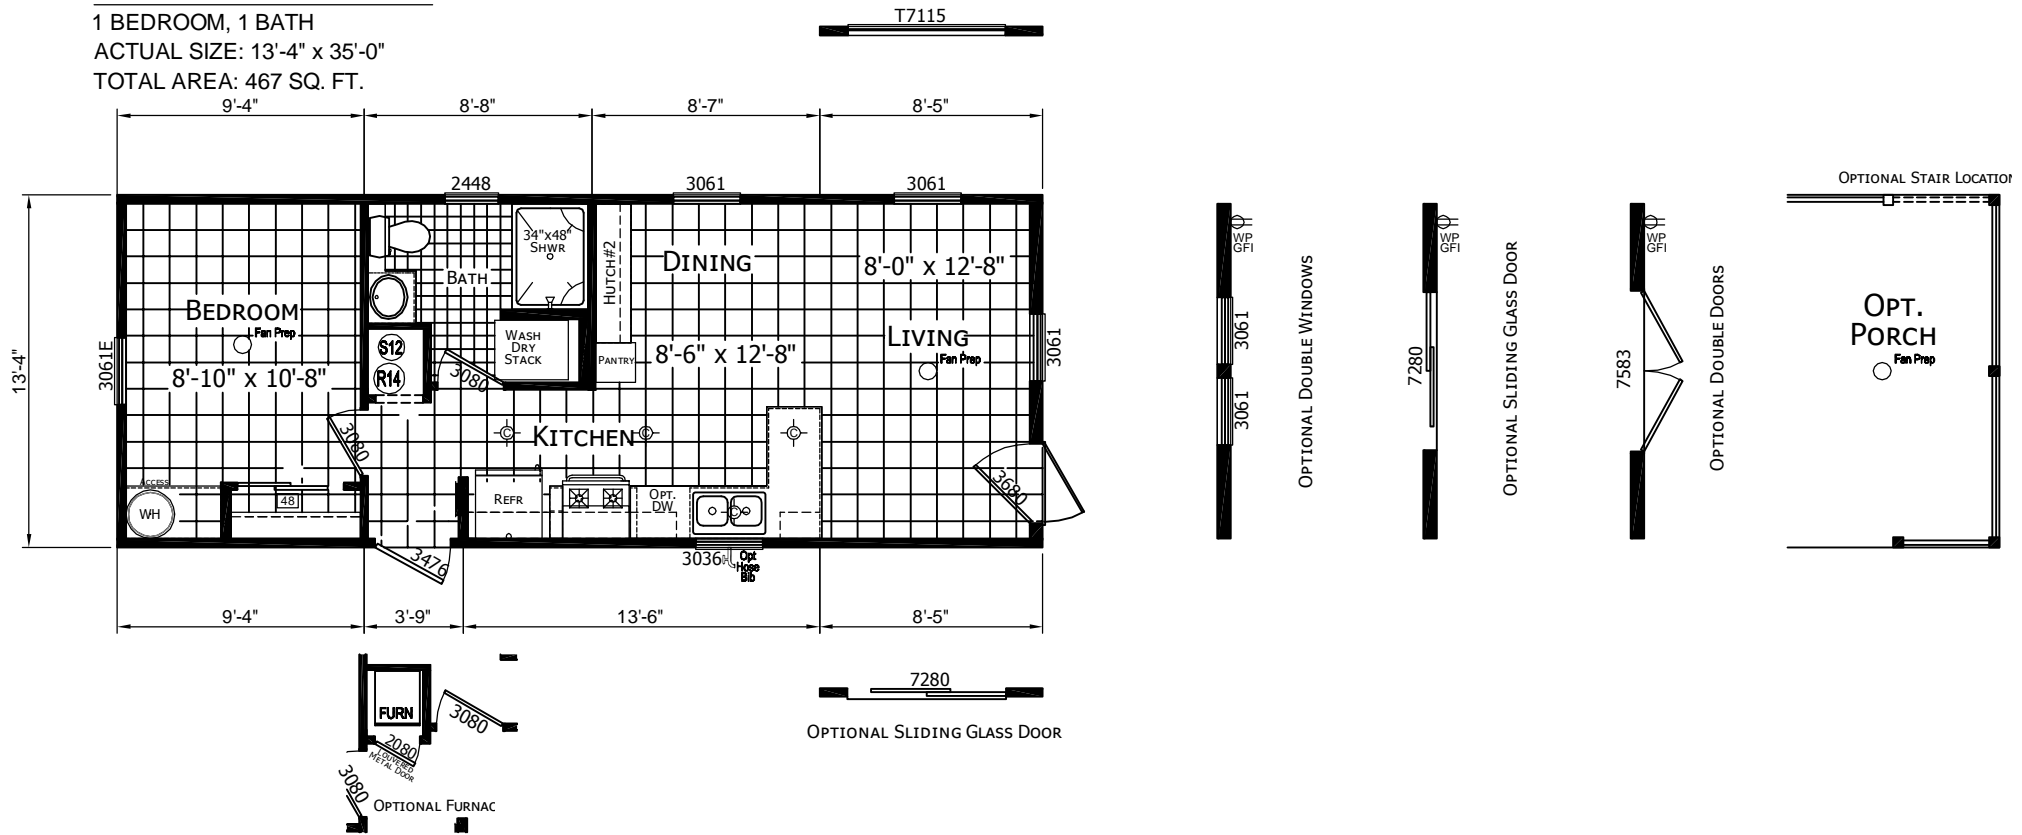

# MODEL 261-RH1351A

1 BEDROOM, 1 BATH

ACTUAL SIZE: 13'-4" x 35'-0"

TOTAL AREA: 467 SQ. FT.

**CHAMPION**  
 MANUFACTURED BEAUTIFULLY™  
 755 W. BIG BEAVER ROAD, SUITE 1000 TROY, MI 48064  
 PHONE: 248-614-8200

DAPIA SEAL

MODIFICATIONS  
 1 UPDATED WINDOW IN BATHROOM 2/4/19 JENN

PROJECT: 261-RH1351A  
 13'-4" x 35' 1 BD 1 BTH  
 DRAWN BY: STAFF  
 DATE: 07-30-18  
 SCALE: 3/16" = 1'-0"

TITLE: BLACKLINE  
 FILENAME: RH1351A